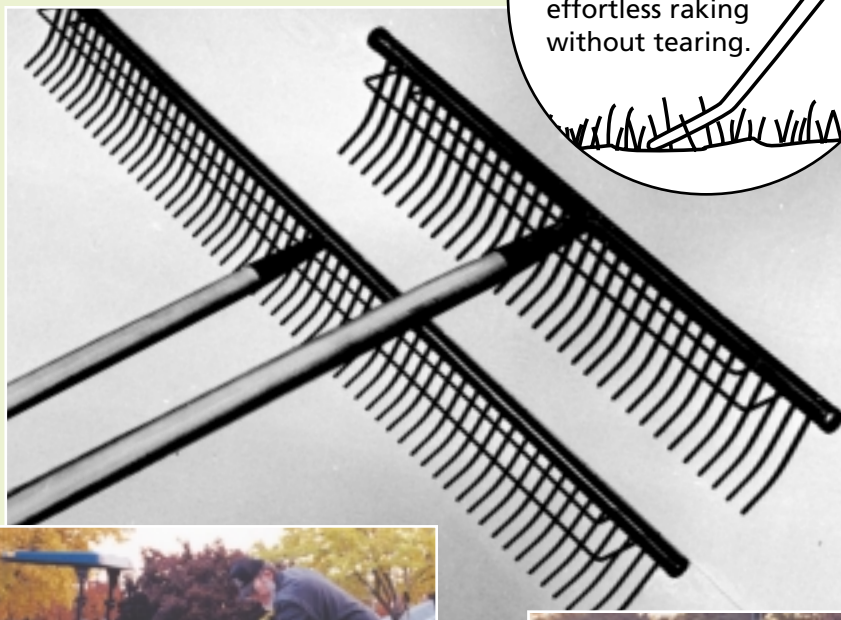

RAKES

STURDY, LIGHTWEIGHT

These rakes are of very sturdy construction while relatively light in weight because of the tubular head bar. These rakes are in a class by themselves when it comes to professional quality and yet they compare favourably in price to common garden rakes.

TINES: The tines are specially designed to rake without tearing and are spaced on 12 mm (1/2 in) centres for maximum efficiency for most raking chores.

HANDLE: The smoothly finished handles area made from top quality hardwood and are extra long 183 cm (72 in) for a longer reach and 28 mm (1-1/8 in) diameter for better grip.

50112: 32 Prong (22 in/56 cm) "Ski" rake complete with wooden handle

50114: 40 Prong (28 in/71 cm) "Ski" rake complete with wooden handle

50118: 56 Prong (38 in/96 cm) "Ski" rake complete with wooden handle

42985: Support Bracket Kit (recommended for use with 50118)

50111: Replacement wooden handle

0 0 6 4 0

www.sportsturfmagic.com

CANADA 1-800-325-4871

USA 1-800-665-2696

41 Kelfield Street, Rexdale, Ontario, Canada M9W 5A3