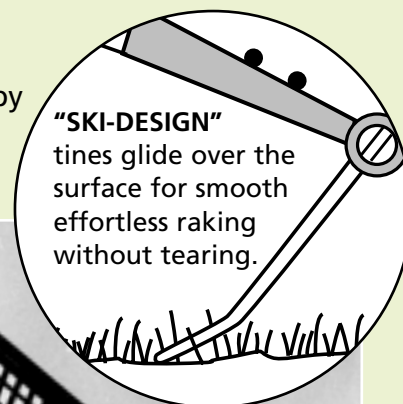

RAKES

STURDY, LIGHTWEIGHT

These rakes are of very sturdy construction while relatively light in weight because of the tubular head bar. These rakes are in a class by themselves when it comes to professional quality and yet they compare favourably in price to common garden rakes.

TINES: The tines are specially designed to rake without tearing and are spaced on 12 mm (1/2 in) centres for maximum efficiency for most raking chores.

HANDLE: The smoothly finished handles area made from top quality hardwood and are extra long 183 cm (72 in) for a longer reach and 28 mm (1-1/8 in) diameter for better grip.

50112: 32 Prong (22 in/56 cm) "Ski" rake complete with wooden handle

50114: 40 Prong (28 in/71 cm) "Ski" rake complete with wooden handle

50118: 56 Prong (38 in/96 cm) "Ski" rake complete with wooden handle

42985: Support Bracket Kit (recommended for use with 50118)

50111: Replacement wooden handle

0 0 6 4 0

www.sportsturfmagic.com

CANADA 1-800-325-4871

USA 1-800-665-2696

41 Kelfield Street, Rexdale, Ontario, Canada M9W 5A3