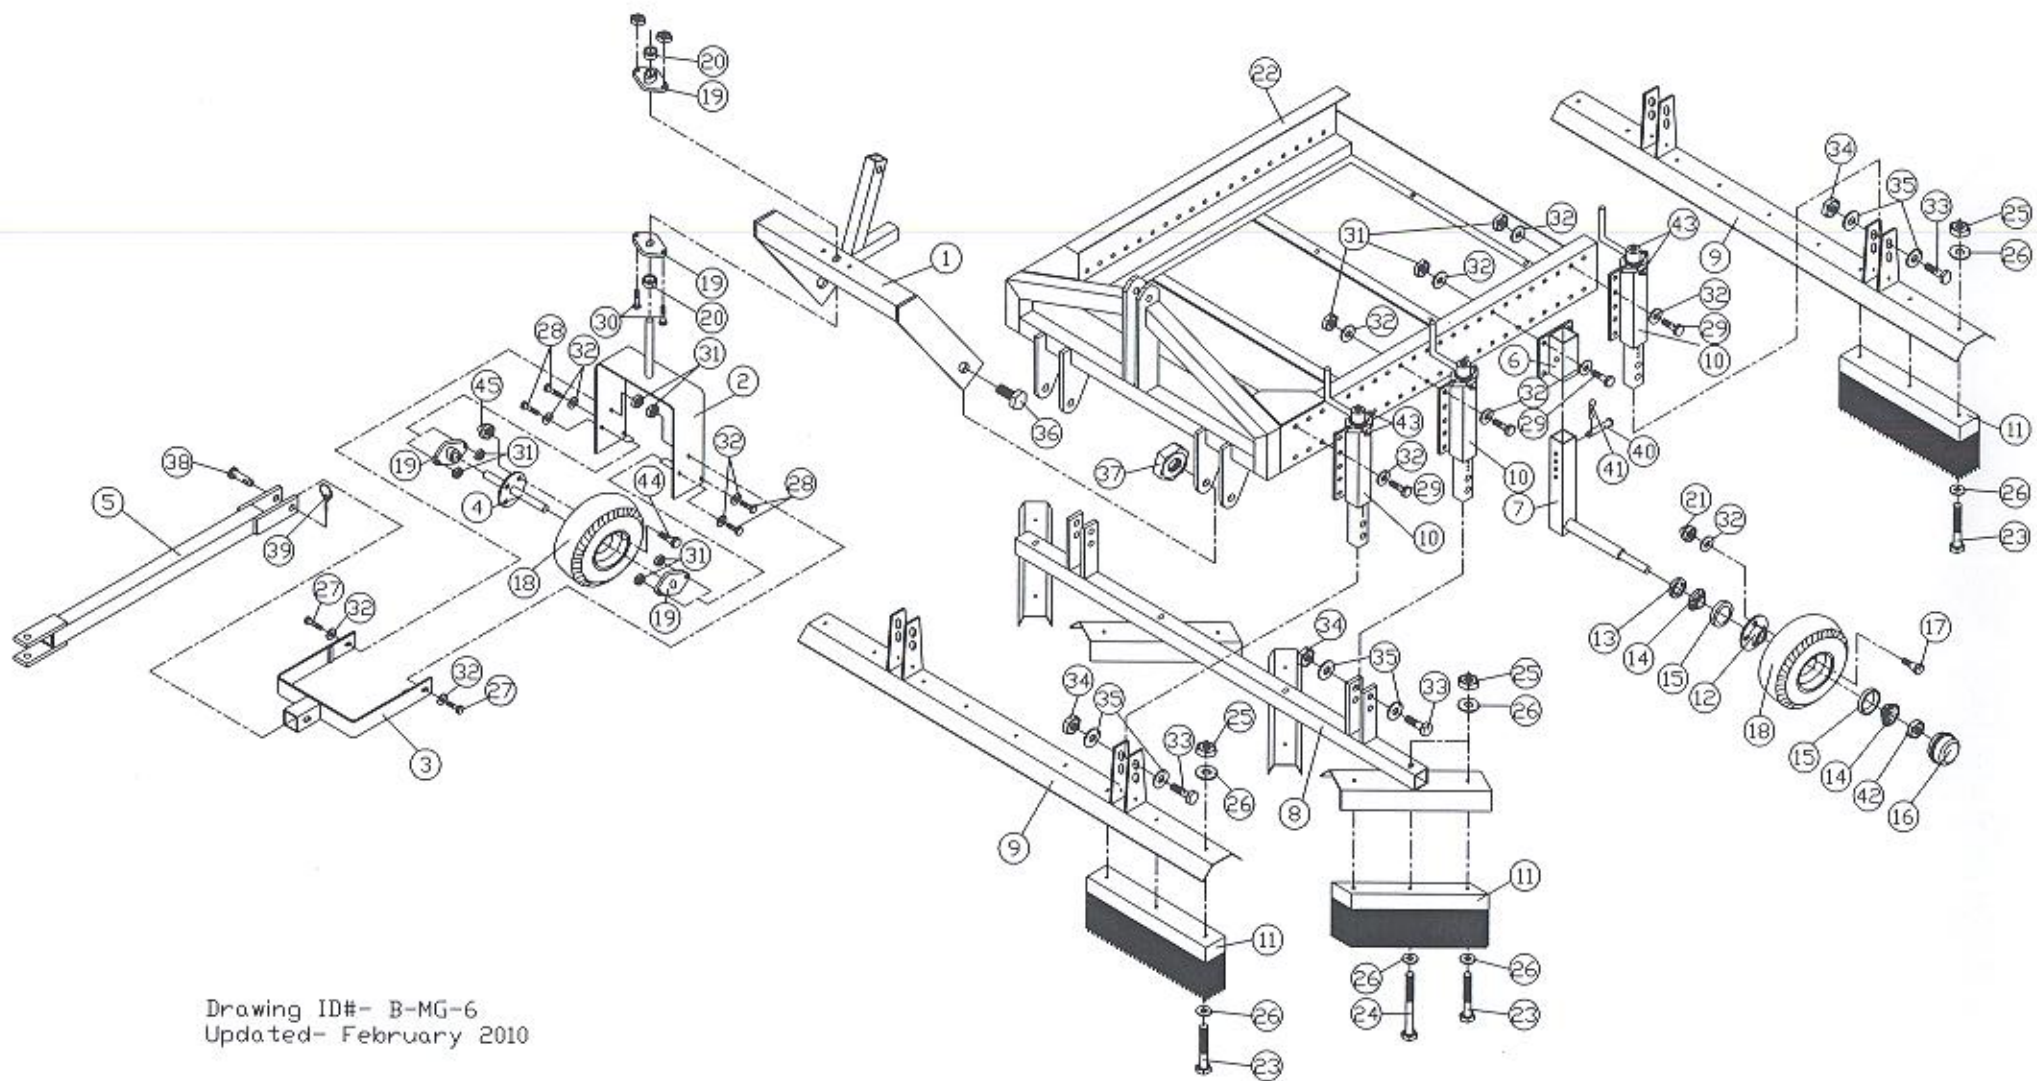

## MASTER GROOMER

Item No.	Part No.	Part Description	Qty.
1	15700	BRKT - Wheel Mounting	1
2	15701	Yoke - Front Wheel	1
3	15702	Yoke - Steering	1
4	15703	Axle - Front	1
5	14002	Tongue	1
6	15704	Pocket Assembly - Rear	2
7	15705	Axle - Rear Stub	2
8	15706	Brush Frame - Zig Zag	1
9	15108	Brush Frame - Straight	1
10	15103	Jack - Screw (10 Hole Plate)	6
11	15030	Brush - 24"	10
12	08154	Hub - 4 Bolt	2
13	08159	Seal - Rear Hub	2
14	08156	Cone - Rear Hub	4
15	08155	Cup - Rear Hub	4
16	08157	Cap - Rear Hub	2
17		Stud - Rear Hub	8
18	R10525	Wheel - Tire	3
19	15710	Bearing - Flange	4
20	15711	Collar - Set 1"	2
21	08549	Nut, Cone Wheel 1/2"-20	8
22	15100	Frame - Main	1
23	11211	Bolt, 3/8"-16 X 3"HHC	26
24	00908	Bolt, 3/8"-16 X 5"HHC	4
25	03022	Nut, Nylon Insert 3/8"-16	30
26	2024	Washer, 3/8" Flat SAE	60
27	15113	Bolt, 1/2"-13 X 1.25"HHC	2
28	11218	Bolt, 1/2"-13 X 1.5"HHC	4
29	03020	Bolt, 1/2"-13 X 3"HHC	32
30	11220	Bolt, 1/2"-13 X 4"HHC	2
31	03024	Nut, Nylon Insert 1/2"-13	40
32	03032	Washer, 1/2" Flat SAE	74
33	15111	Bolt, 5/8"-11 X 3"HHC	6
34	09024	Nut, Nylon Insert 5/8"-11	6
35	04037	Washer, 5/8" Flat SAE	12
36	15041	Bolt, 3/4"-10 X 2"HHC	2
37	14012	Nut, Nylon Insert 3/4"-10	2
38	15049	Pin - Short	1
39	15045	Pin - Lynch	1
40	08535	Pin, Clevis	2
41	08174	Pin, Hitch	2
42	02030	Grease Fitting	12
43	15413	Nut - Castle	2
44	15712	Stud - Front Axle	4
45	15713	Nut - Front Axle	4

Drawing ID#- B-MG-6  
Updated- February 2010