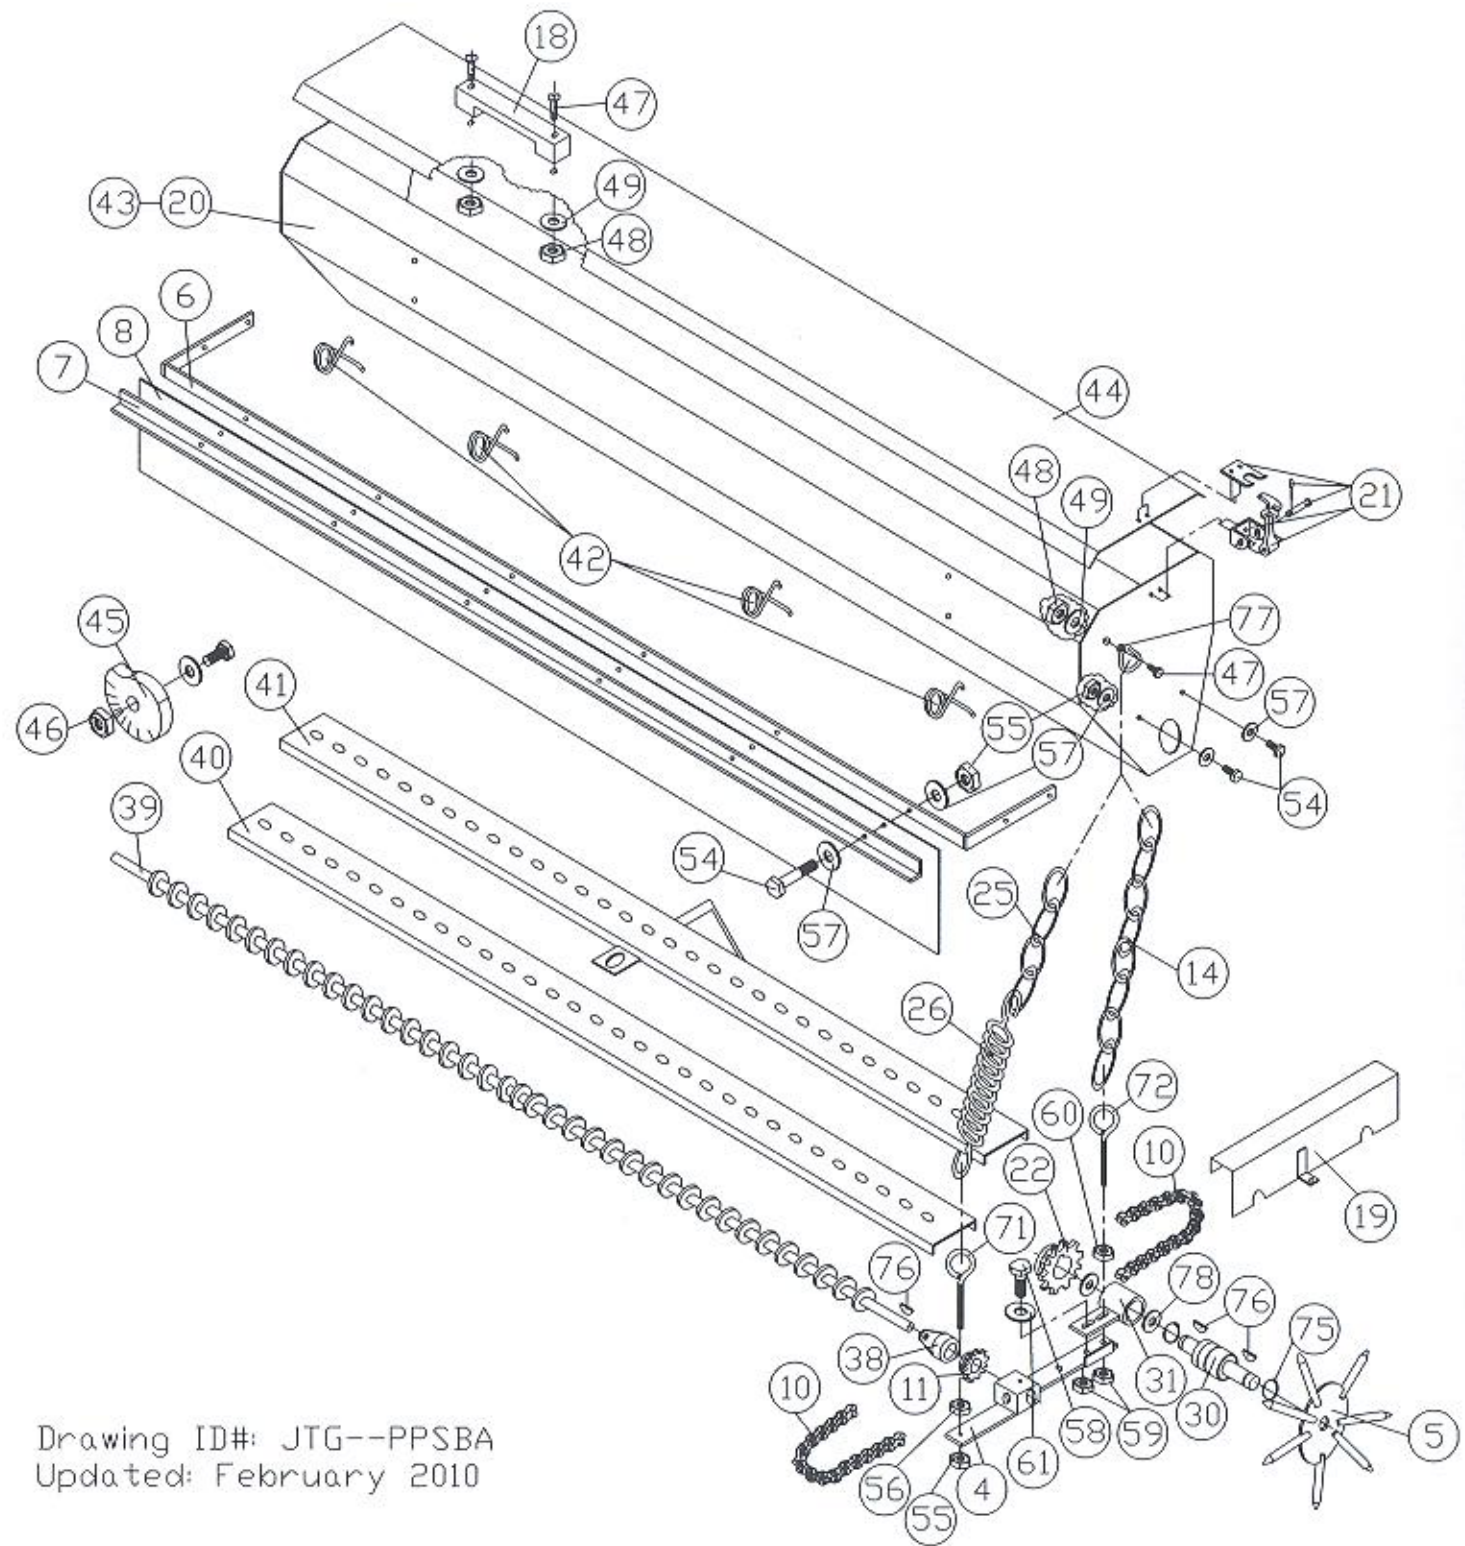

Drawing ID#: JTG--PPSBA
Updated: February 2010