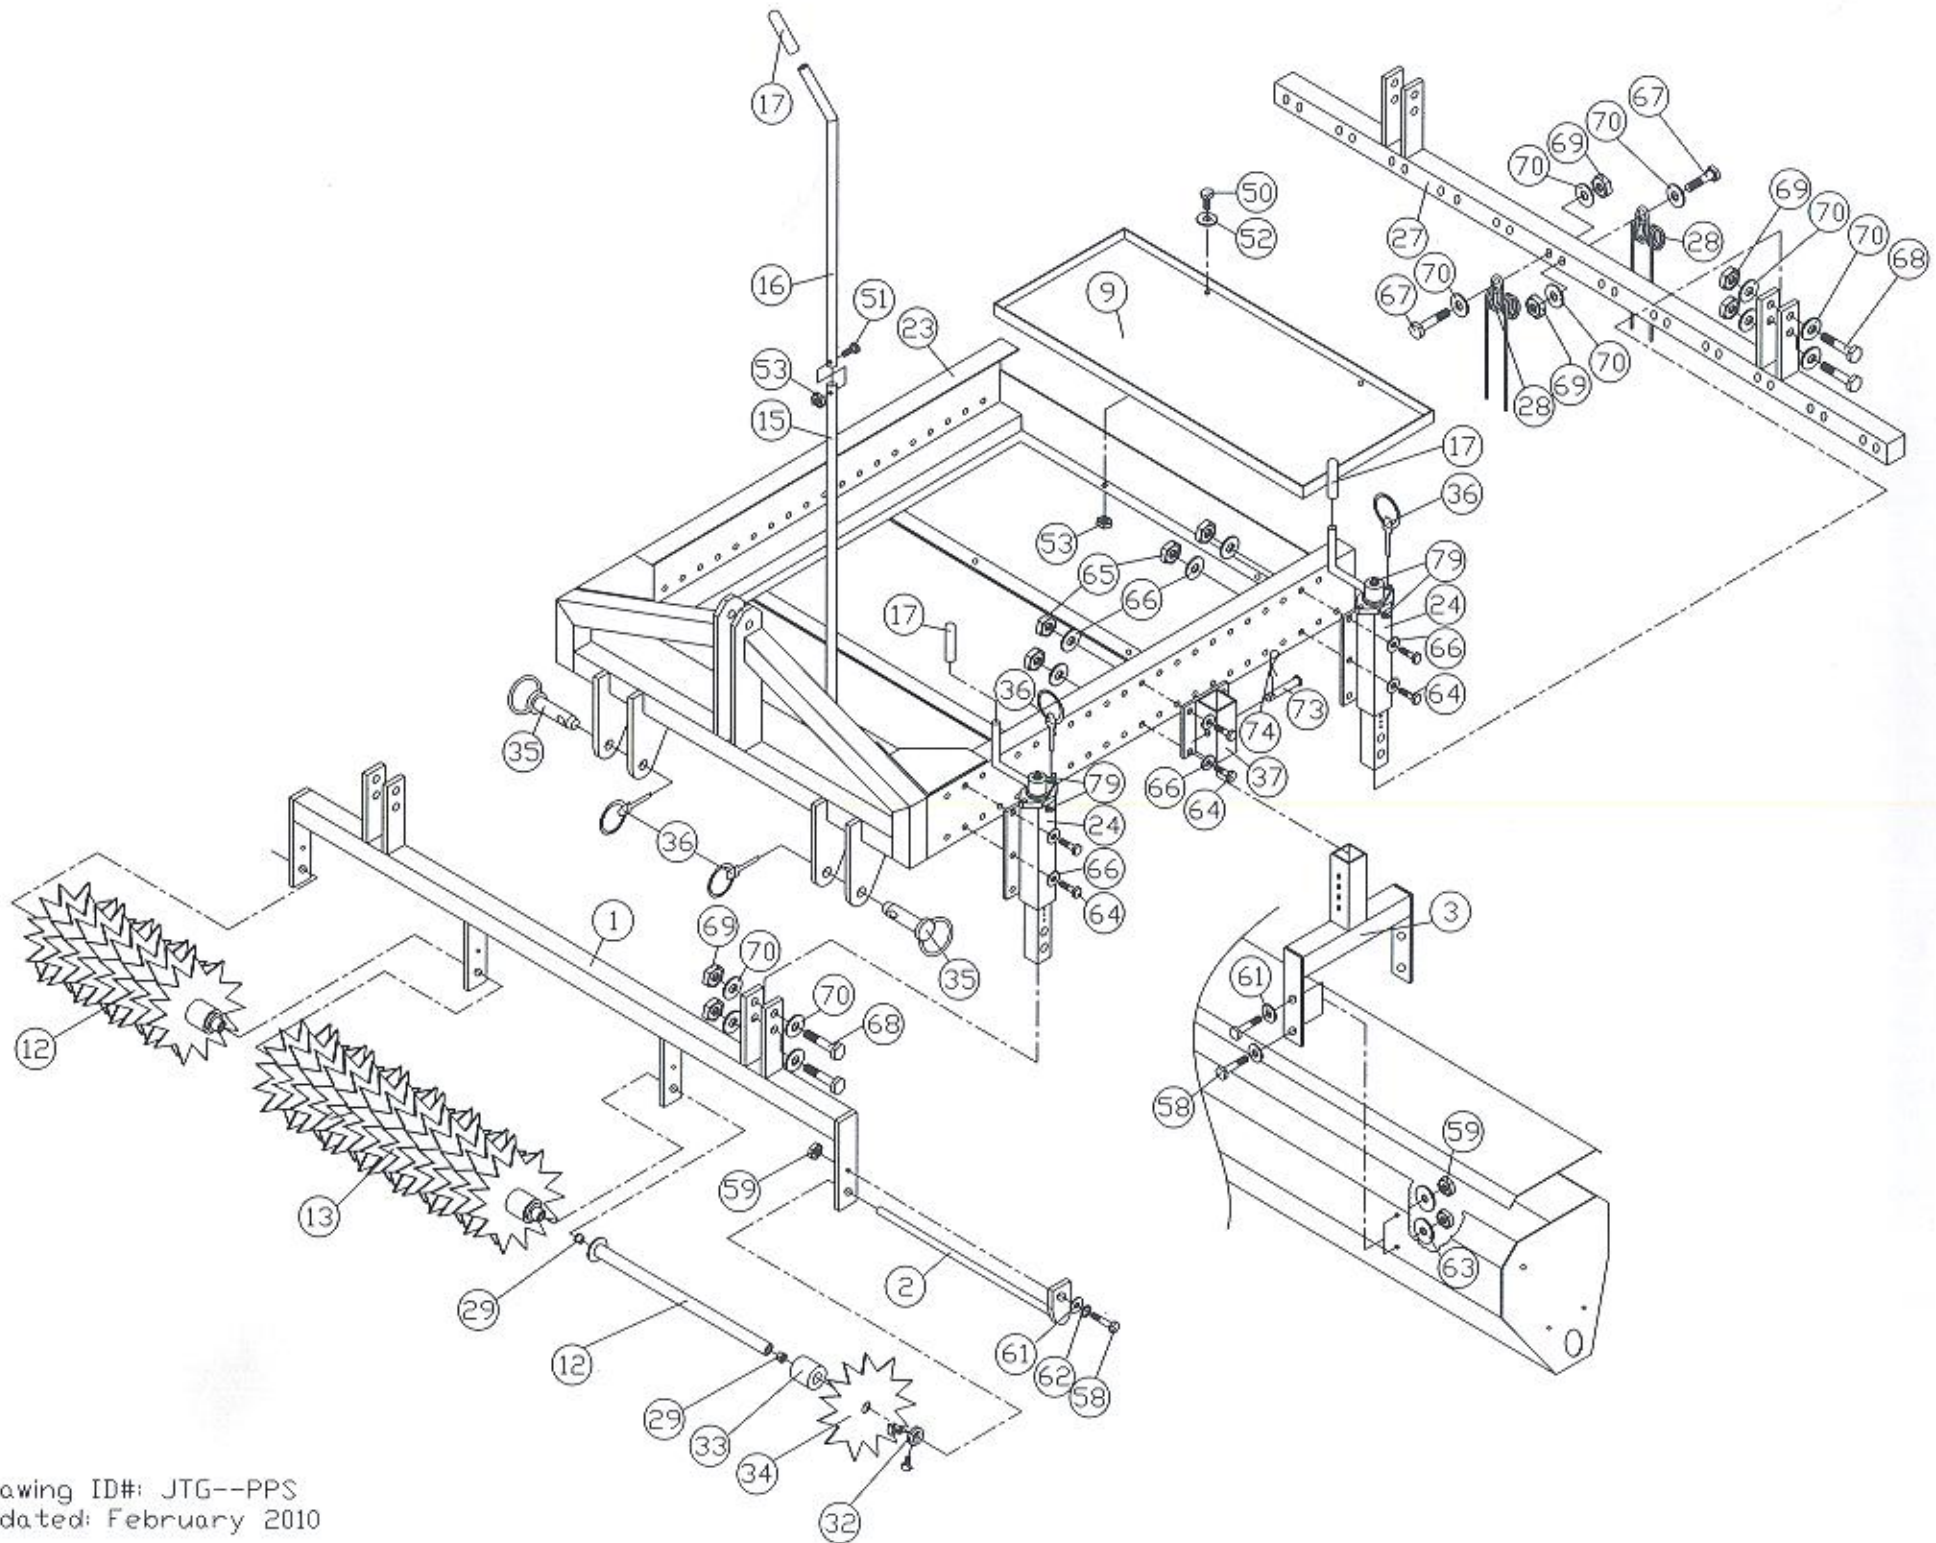

Item No.	Part No.	Part Description	Qty.
42	317	Spring - Seed Box	8
43	318	Hopper - Seed Box	1
44	319	Lid - Seed Box	1
45	324	Gauge - Metering	1
46	325	Nut, Seed Box Gauge	1
47	11230	Bolt, 10-24 X 0.5" HHC	3
48	02048	Nut, Nylon Insert 10-24	3
49	03007	Washer, #10 Flat SAE	3
50	03013	Bolt, 1/4"-20 X 0.75"HHC	4
51	01019	Bolt, 1/4"-20 X 1.5"HHC	1
52	02066	Nut, Nylon Insert 1/4"-20	5
53	03007	Washer, 1/4" Flat SAE	5
54	11236	Bolt, 5/16"-18 X 1.25"HHC	6
55	02004	Nut, Nylon Insert 5/16"-18	6
56		Nut, Free Running 5/16"-18	1
57	02005	Washer, 5/16" Flat SAE	12
58	03016	Bolt, 3/8"-16 X 1"HHC	10
59	03022	Nut, Nylon Insert 3/8"-16	10
60		Nut, Free Running 3/8"-16	1
61	02024	Washer, 3/8" Flat SAE	10
62	03049	Washer, 3/8" Lock	1
63	14124	Washer, 3/8" Fender	8
64	03020	Bolt, 1/2"-13 X 3"HHC	24
65	03024	Nut, Nylon Insert 1/2"-13	24
66	03032	Washer, 1/2" Flat SAE	48
67	15302	Bolt, 5/8"-11 X 3.5"HHC	24
68	15111	Bolt, 5/8"-11 X 3"HHC	8
69	09024	Nut, Nylon Insert 5/8"-11	32
70	04037	Washer, 5/8" Flat SAE	112
71	03064	Bolt, 5/16" Eye	1
72	00124	Bolt, 3/8" Eye	1
73	08535	Pin, Clevis	2
74	08174	Pin, Hitch	2
75	11284	Ring, Snap 3/4"	2
76	08031	Key, Woodruff	3
77	00831	Cold Shuts	1
78	08034	Washer, Special	2