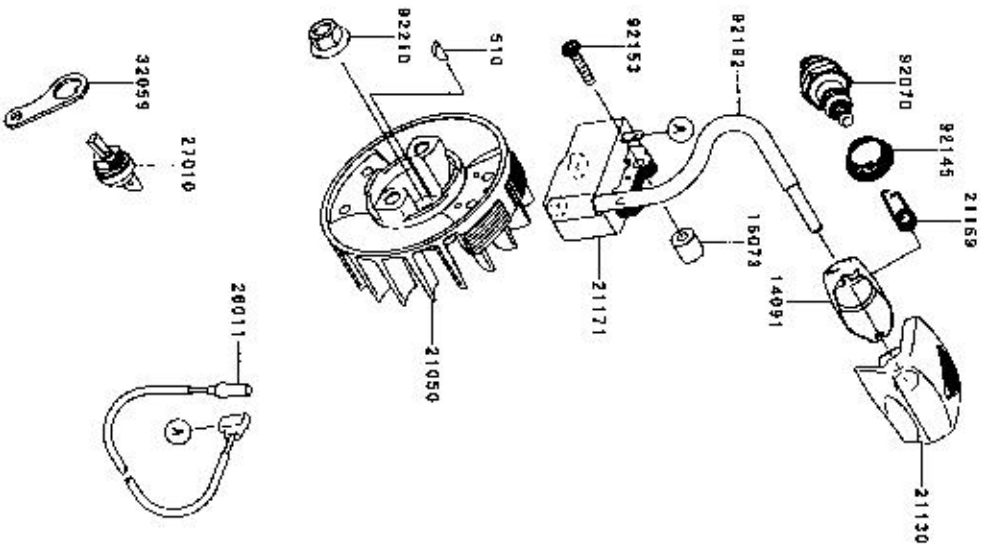

This catalog covers:
TJ027E- □ C56

This fig. covers:
02 PISTON/CRANKSHAFT

E0120-A364A

Ref. No.	Part No.	Description	Quantity
13001	13001-2173	PISTON-ENGINE	1
13002	13002-2058	PIN-PISTON	1
13008	13008-6046	RING-SET-PISTON	1
13033	13033-2064	BEARING-SMALL END	1
49119	49119-2230	CRANKSHAFT-ASSY	1
92026	92026-2354	SPACER	2
92033	92033-2191	RING-SNAP	2

This catalog covers:
TJ027E- □ C56

03 COOLING-EQUIPMENT

E0150-A993A

Ref. No.	Part No.	Description	Quantity
39156	39156-2084	PAD	1
39156A	39156-2093	PAD	1
49089	49089-2735	SHROUD-ENGINE	1
59086	59086-2796	HOUSING-FAN	1
92152	92152-2095	COLLAR	1
92172	92172-2060	SCREW-4X10	2
233	233A0516	SCREW-PAN-WP+-,5X16	3
234	234A0525	SCREW-PAN-WSP+-,5X25	1

This catalog covers:
TJ027E-□ C56

This fig. covers:
04 ELECTRIC-EQUIPMENT

E0160-B420A

Ref. No.	Part No.	Description	Quantity
14091	14091-2147	COVER	1
18073	18073-2220	INSULATOR	2
21090	21090-2318	FLYWHEEL	1
21130	21130-2071	CAP-SPARK PLUG	1
21188	21188-2078	TERMINAL	1
21171	21171-2265	COIL-ASSY-IGNITION	1
26011	26011-2392	WIRE-LEAD	1
27010	27010-2176	SWITCH	1
32059	32059-2104	BRACKET-SWITCH	1
92070	92070-2107	PLUG-SPARK, BFMK7A(NGK), SOLID	1
92145	92145-2193	SPRING	1
92153	92153-2184	BOLT 4X20	2
92192	92192-2135	TUBE	1
92210	92210-2101	NUT M8	1
510	510A3100	KEY-WOODRUFF	1

This catalog covers:
TJ027E- □ C56

This fig. covers:
05 CONTROL-EQUIPMENT

E0170-A030A

Ref. No.	Part No.	Description	Quantity
54012	54012-2207	CABLE-THROTTLE	1

This catalog covers:
TJ027E-□ C56

This fig. covers:
06 CARBURETOR