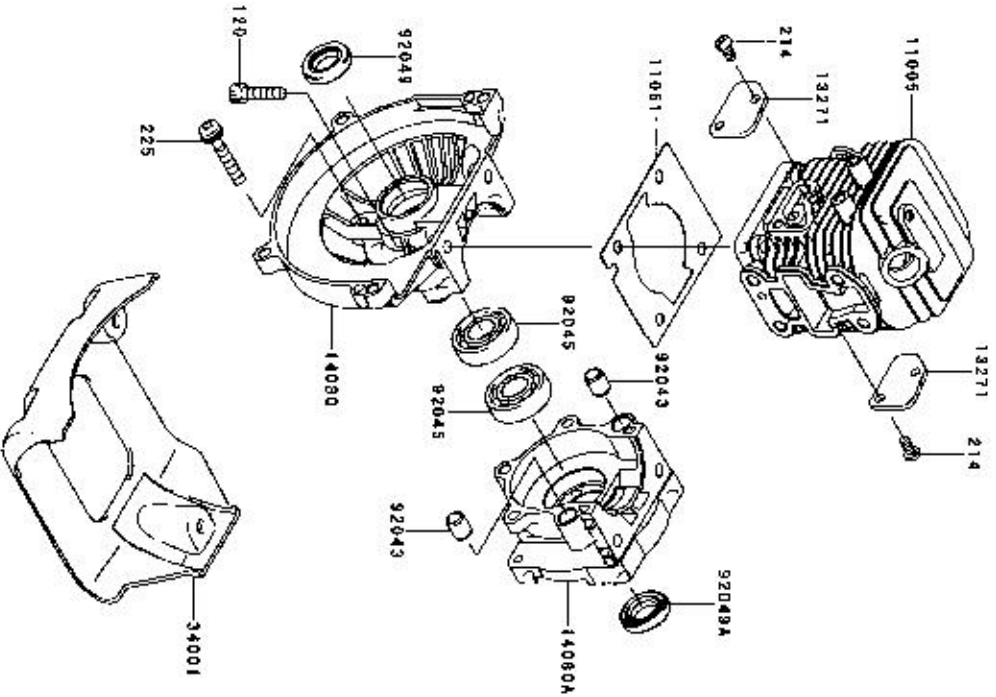

This catalog covers:
TJ027E-□ C56

This fig. covers:
01 CYLINDER/CRANKCASE

E0110-A571A

Ref. No.	Part No.	Description	A	Quantity
11005	11005-2162	CYLINDER-ENGINE	1	1
11061	11061-2169	GASKET,CYLINDER	1	1
13271	13271-2261	PLATE	2	2
14080	14080-2060	CRANKCASE	1	1
14080A	14080-2061	CRANKCASE	1	1
34001	34001-2066	STAND	1	1
92043	92043-1302	PIN	2	2
92045	92045-2276	BEARING-BALL,6001C3	2	2
92049	92049-2253	SEAL-OIL,ISCD12X22X4,5	1	1
92049A	92049-2267	SEAL-OIL,ISCD 12X22X4,5F	1	1
120	120CB0520	BOLT-SOCKET,5X20	4	4
214	214AA0408	SCREW-PAN+,-4X8	4	4
225	225AA0530	SCREW-PAN-WSP-CROS,5X30	3	3

This catalog covers:
TJ027E- □ C56

This fig. covers:
02 PISTON/CRANKSHAFT

E0120-A364A

Ref. No.	Part No.	Description	Quantity
13001	13001-2173	PISTON-ENGINE	1
13002	13002-2058	PIN-PISTON	1
13008	13008-6046	RING-SET-PISTON	1
13033	13033-2064	BEARING-SMALL END	1
49119	49119-2230	CRANKSHAFT-ASSY	1
92026	92026-2354	SPACER	2
92033	92033-2191	RING-SNAP	2

This catalog covers:
TJ027E- □ C56

03 COOLING-EQUIPMENT

E0150-A993A

Ref. No.	Part No.	Description	Quantity
39156	39156-2084	PAD	1
39156A	39156-2093	PAD	1
49089	49089-2735	SHROUD-ENGINE	1
59086	59086-2796	HOUSING-FAN	1
92152	92152-2095	COLLAR	1
92172	92172-2060	SCREW-4X10	2
233	233A0516	SCREW-PAN-WP+-,5X16	3
234	234A0525	SCREW-PAN-WSP+-,5X25	1

This catalog covers:
TJ027E-□ C56

This fig. covers:
04 ELECTRIC-EQUIPMENT

E0160-B420A

Ref. No.	Part No.	Description	Quantity
14091	14091-2147	COVER	1
18073	18073-2220	INSULATOR	2
21090	21090-2318	FLYWHEEL	1
21130	21130-2071	CAP-SPARK PLUG	1
21188	21188-2078	TERMINAL	1
21171	21171-2265	COIL-ASSY-IGNITION	1
26011	26011-2392	WIRE-LEAD	1
27010	27010-2176	SWITCH	1
32059	32059-2104	BRACKET-SWITCH	1
92070	92070-2107	PLUG-SPARK, BFMK7A(NGK), SOLID	1
92145	92145-2193	SPRING	1
92153	92153-2184	BOLT 4X20	2
92192	92192-2135	TUBE	1
92210	92210-2101	NUT M8	1
510	510A3100	KEY-WOODRUFF	1