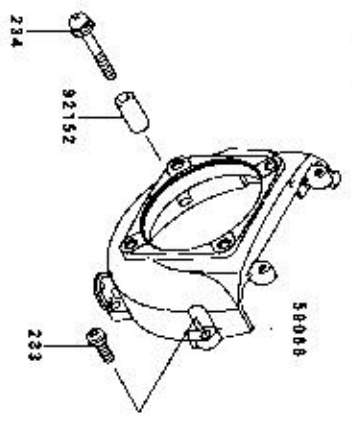

This catalog covers:
TJ027E-□ C56

This fig. covers:
01 CYLINDER/CRANKCASE

E0110-A571A

Ref. No.	Part No.	Description	A	Quantity
11005	11005-2162	CYLINDER-ENGINE	1	1
11061	11061-2169	GASKET,CYLINDER	1	1
13271	13271-2261	PLATE	2	2
14080	14080-2060	CRANKCASE	1	1
14080A	14080-2061	CRANKCASE	1	1
34001	34001-2066	STAND	1	1
92043	92043-1302	PIN	2	2
92045	92045-2276	BEARING-BALL,6001C3	2	2
92049	92049-2253	SEAL-OIL,ISCD12X22X4,5	1	1
92049A	92049-2267	SEAL-OIL,ISCD 12X22X4,5F	1	1
120	120CB0520	BOLT-SOCKET,5X20	4	4
214	214AA0408	SCREW-PAN+,-4X8	4	4
225	225AA0530	SCREW-PAN-WSP-CROS,5X30	3	3

This catalog covers:
TJ027E- □ C56

This fig. covers:
02 PISTON/CRANKSHAFT

E0120-A364A

Ref. No.	Part No.	Description	Quantity
13001	13001-2173	PISTON-ENGINE	1
13002	13002-2058	PIN-PISTON	1
13008	13008-6046	RING-SET-PISTON	1
13033	13033-2064	BEARING-SMALL END	1
49119	49119-2230	CRANKSHAFT-ASSY	1
92026	92026-2354	SPACER	2
92033	92033-2191	RING-SNAP	2

This catalog covers:
TJ027E- □ C56

03 COOLING-EQUIPMENT

E0150-A993A

Ref. No.	Part No.	Description	Quantity
39156	39156-2084	PAD	1
39156A	39156-2093	PAD	1
49089	49089-2735	SHROUD-ENGINE	1
59086	59086-2796	HOUSING-FAN	1
92152	92152-2095	COLLAR	1
92172	92172-2060	SCREW-4X10	2
233	233A0516	SCREW-PAN-WP+-,5X16	3
234	234A0525	SCREW-PAN-WSP+-,5X25	1

This catalog covers:
TJ027E-□ C56

This fig. covers:
04 ELECTRIC-EQUIPMENT

E0160-B420A

Ref. No.	Part No.	Description	Quantity
14091	14091-2147	COVER	1
18073	18073-2220	INSULATOR	2
21090	21090-2318	FLYWHEEL	1
21130	21130-2071	CAP-SPARK PLUG	1
21188	21188-2078	TERMINAL	1
21171	21171-2265	COIL-ASSY-IGNITION	1
26011	26011-2392	WIRE-LEAD	1
27010	27010-2176	SWITCH	1
32059	32059-2104	BRACKET-SWITCH	1
92070	92070-2107	PLUG-SPARK, BFMK7A(NGK), SOLID	1
92145	92145-2193	SPRING	1
92153	92153-2184	BOLT 4X20	2
92192	92192-2135	TUBE	1
92210	92210-2101	NUT M8	1
510	510A3100	KEY-WOODRUFF	1