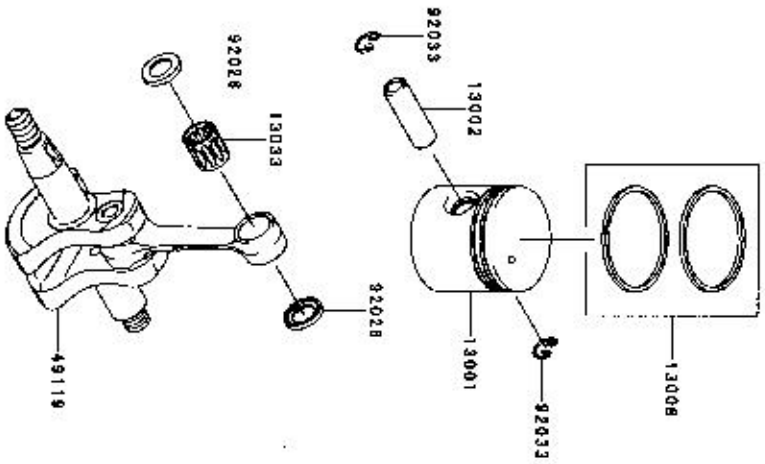

This catalog covers:
TJ027E-□ C56

This fig. covers:
01 CYLINDER/CRANKCASE

E0110-A571A

Ref. No.	Part No.	Description	A	Quantity
11005	11005-2162	CYLINDER-ENGINE	1	1
11061	11061-2169	GASKET,CYLINDER	1	1
13271	13271-2261	PLATE	2	2
14080	14080-2060	CRANKCASE	1	1
14080A	14080-2061	CRANKCASE	1	1
34001	34001-2066	STAND	1	1
92043	92043-1302	PIN	2	2
92045	92045-2276	BEARING-BALL,6001C3	2	2
92049	92049-2253	SEAL-OIL,ISCD12X22X4,5	1	1
92049A	92049-2267	SEAL-OIL,ISCD 12X22X4,5F	1	1
120	120CB0520	BOLT-SOCKET,5X20	4	4
214	214AA0408	SCREW-PAN+,-4X8	4	4
225	225AA0530	SCREW-PAN-WSP-CROS,5X30	3	3

This catalog covers:
TJ027E- □ C56

This fig. covers:
02 PISTON/CRANKSHAFT

E0120-A364A

Ref. No.	Part No.	Description	Quantity
13001	13001-2173	PISTON-ENGINE	1
13002	13002-2058	PIN-PISTON	1
13008	13008-6046	RING-SET-PISTON	1
13033	13033-2064	BEARING-SMALL END	1
49119	49119-2230	CRANKSHAFT-ASSY	1
92026	92026-2354	SPACER	2
92033	92033-2191	RING-SNAP	2

This catalog covers:
TJ027E- □ C56

This fig. covers:
05 CONTROL-EQUIPMENT

E0170-A030A

Ref. No.	Part No.	Description	Quantity
54012	54012-2207	CABLE-THROTTLE	1

This catalog covers:
TJ027E-□ C56

This fig. covers:
06 CARBURETOR

This catalog covers:
TJ027E- □ C56

This fig. covers:
10 P.T.O-EQUIPMENT

E0220-A039A

Ref. No.	Part No.	Description	Quantity
13081	13081-2232	CLUTCH-ASSY	1
49049	49049-2101	SHOE-CLUTCH	2
92043	92043-2243	PIN	2
92145	92145-2129	SPRING	1
92200	92200-2145	WASHER,6X16X1	2
92200A	92200-2146	WASHER	2