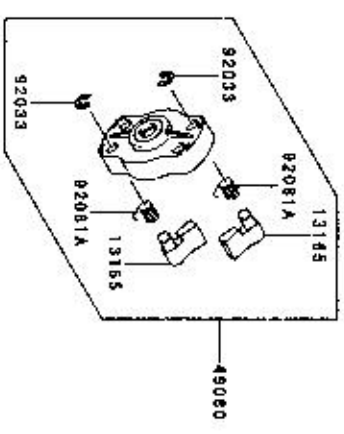

This catalog covers:
TJ027E-□ C56

This fig. covers:
08 FUEL-TANK/FUEL-VALVE

E0200-AB31A

Ref. No.	Part No.	Description	Quantity
14069	14069-2088	BREATHER	1
48019	49019-2114	FILTER-FUEL	1
51001	51001-2325	TANK-COMP-FUEL	1
51048	51048-2083	CAP-ASSY-TANK	1
92009	82009-2383	SCREW-SX20	1
92071	92071-2142	GROMMET-FUEL TANK	1
92171	92171-2073	CLAMP	2
92172	92172-2080	SCREW-SX18	2
92192	92192-2130	TUBE-3X5X174	1
92192A	92192-2152	TUBE-3X8X80	1
98986	98986-8088	CAP-TANK & BREATHER, ASSY	1

This catalog covers:
TJ027E- □ C56

This fig. covers:
09 STARTER

E0210-A459A

Ref. No.	Part No.	Description	Quantity
13185	13165-2100	PAWL	2
13189	13169-2386	PLATE-RECOIL STARTER	1
32099	32099-2432	CASE-RECOIL STARTER	1
48075	48075-2161	GRIP-STARTER-RECOIL	1
49060	49060-2064	CAM	1
49080	49080-2195	PULLEY-STARTING	1
49088	49088-2587	STARTER-RECOIL	1
59101	59101-2125	REEL-STARTER-RECOIL	1
59106	59106-2168	ROPE-3X700	1
92033	92033-2010	RING-SNAP	2
92081	92081-2238	SPRING-RECOIL	1
92081A	92081-2253	SPRING	2
92145	92145-2128	SPRING-RECOIL	1
92172	92172-2061	SCREW-4X14	4
92172A	92172-2085	SCREW	1

This catalog covers:
TJ027E- □ C56

This fig. covers:
10 P.T.O-EQUIPMENT

E0220-A039A

Ref. No.	Part No.	Description	Quantity
13081	13081-2232	CLUTCH-ASSY	1
49049	49049-2101	SHOE-CLUTCH	2
92043	92043-2243	PIN	2
92145	92145-2129	SPRING	1
92200	92200-2145	WASHER,6X16X1	2
92200A	92200-2146	WASHER	2