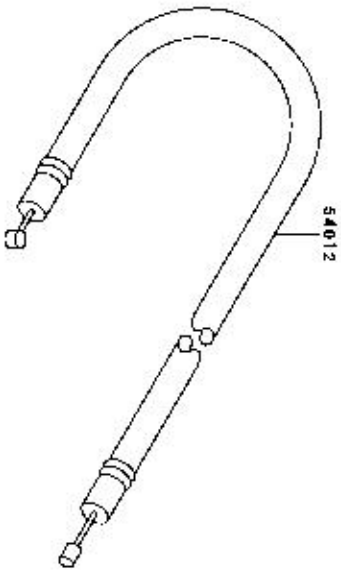

This catalog covers:
TJ027E-□ C56

This fig. covers:
04 ELECTRIC-EQUIPMENT

E0160-B420A

Ref. No.	Part No.	Description	Quantity
14091	14091-2147	COVER	1
18073	18073-2220	INSULATOR	2
21090	21090-2318	FLYWHEEL	1
21130	21130-2071	CAP-SPARK PLUG	1
21188	21188-2078	TERMINAL	1
21171	21171-2265	COIL-ASSY-IGNITION	1
26011	26011-2392	WIRE-LEAD	1
27010	27010-2176	SWITCH	1
32059	32059-2104	BRACKET-SWITCH	1
92070	92070-2107	PLUG-SPARK, BFMK7A(NGK), SOLID	1
92145	92145-2193	SPRING	1
92153	92153-2184	BOLT 4X20	2
92192	92192-2135	TUBE	1
92210	92210-2101	NUT M8	1
510	510A3100	KEY-WOODRUFF	1

This catalog covers:
TJ027E- □ C56

This fig. covers:
05 CONTROL-EQUIPMENT

E0170-A030A

Ref. No.	Part No.	Description	Quantity
54012	54012-2207	CABLE-THROTTLE	1

This catalog covers:
TJ027E-□ C56

This fig. covers:
06 CARBURETOR

E0180-A852B

Ref No.	Part No.	Description	A	Quantity
11048	11048-2008	BRACKET	1	1
11080	11080-2111	GASKET	1	1
11081	11081-2054	GASKET	1	1
11081A	11081-2171	GASKET-CYLINDER-INSULATOR	1	1
11081B	11081-2184	GASKET-CARBURETOR-INSULATOR	1	1
12021	12021-2054	VALVE-ASSY-REED	1	1
12022	12022-2060	VALVE-REED	1	1
14043	14043-2051	FILTER	1	1
14090	14090-2017	COVER-PRIMER PUMP	1	1
15004	15004-2044	CARBURETOR-ASSY	1	1
16030	16030-2078	VALVE-FLOAT	1	1
16055	16055-2051	LEVER	1	1
16180	16180-2089	BODY	1	1
16180A	16180-2141	BODY	1	1
21083	21083-2073	ARM	1	1
32085	32085-2108	STOPPER	1	1
43028	43028-2067	DIAPHRAGM	1	1
43028A	43028-2098	DIAPHRAGM	1	1
43048	43048-2062	PACKING	1	1
49043	49043-2067	PUMP-PRIMING	1	1
92008	92008-2249	SCREW-5X20	4	4
92008A	92008-2277	SCREW	2	2
92009B	92009-2336	SCREW	1	1
92009C	92009-2337	SCREW	4	4
92009D	92009-2354	SCREW	1	1
92015	92015-2145	NUT	1	1
92033	92033-2078	RING-SNAP	1	1
92043	92043-2094	PIN	1	1
92055	92055-2147	RING-O	1	1
92063	92063-2393	JET-MAIN#37	1	1
92144	92144-2308	SPRING	1	1
92172	92172-2081	SCREW-3X12	1	1
92200	92200-2074	WASHER	1	1
234	234AA0580	SCREW-PAN-WSP+-,5X80	2	2