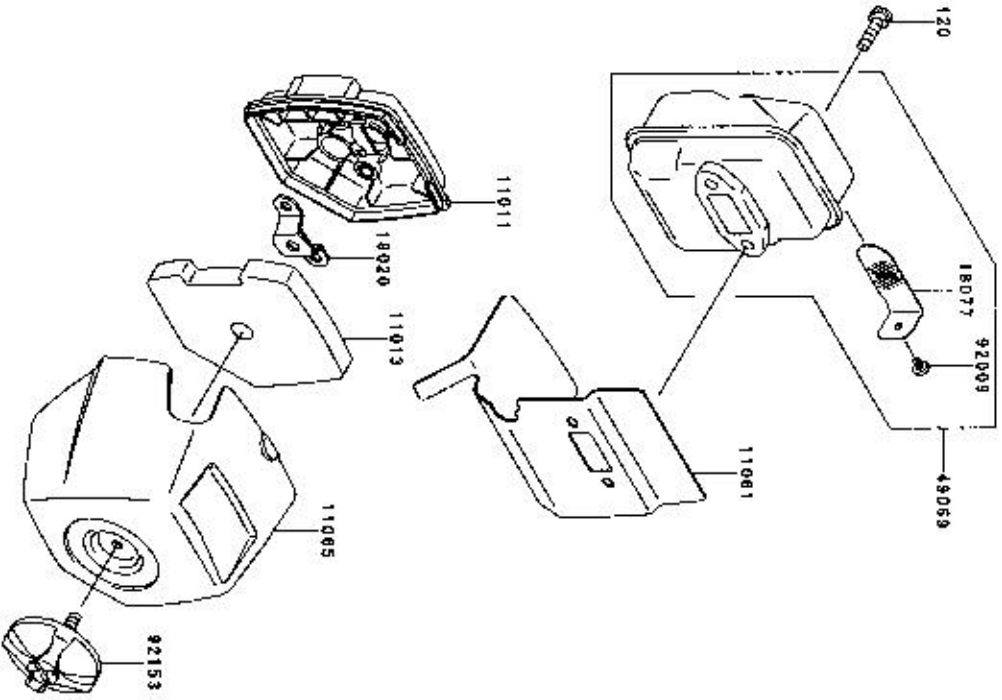

This catalog covers:
TJ027E- □ C56

This fig. covers:
07 AIR-FILTER/MUFFLER

E0190-8197A

Ref. No.	Part No.	Description	Quantity
11011	11011-2361	CASE-AIR FILTER	1
11013	11013-2224	ELEMENT-AIR FILTER	1
11061	11061-2185	GASKET-MUFFLER	1
11065	11065-2128	CAP	1
18020	18020-2091	BAFFLE	1
18077	18077-2143	ARRESTER-SPARK	1
49069	49069-2429	MUFFLER-ASSY	1
92009	92009-2411	SCREW	1
92153	92153-2128	BOLT	1
120	120C90516	BOLT-SOCKET,5X16	2