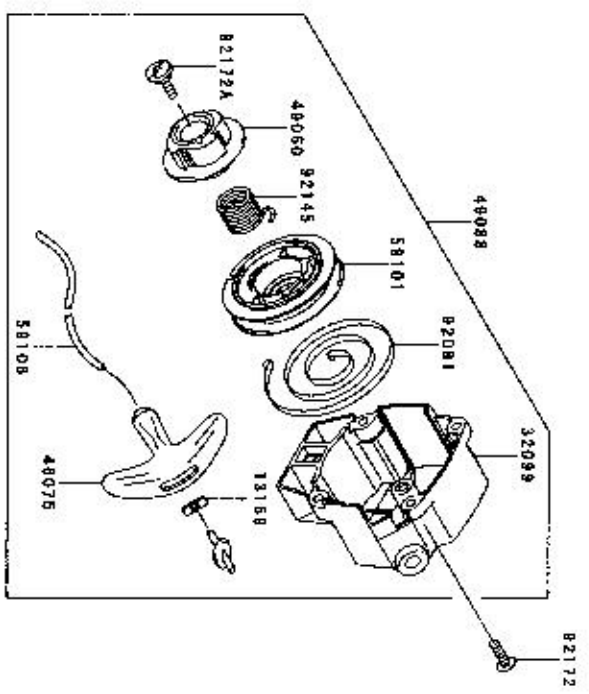

This catalog covers:
TJ027E-□ C56

This fig. covers:
08 FUEL-TANK/FUEL-VALVE

E0200-AB31A

Ref. No.	Part No.	Description	Quantity
14069	14069-2088	BREATHER	1
48019	49019-2114	FILTER-FUEL	1
51001	51001-2325	TANK-COMP-FUEL	1
51048	51048-2083	CAP-ASSY-TANK	1
92009	82009-2383	SCREW-SX20	1
92071	92071-2142	GROMMET-FUEL TANK	1
92171	92171-2073	CLAMP	2
92172	92172-2080	SCREW-SX18	2
92192	92192-2130	TUBE-3X5X174	1
92192A	92192-2152	TUBE-3X8X80	1
98986	98986-8088	CAP-TANK & BREATHER, ASSY	1

This catalog covers:
TJ027E- □ C56

This fig. covers:
09 STARTER

E0210-A459A

Ref. No.	Part No.	Description	Quantity
13185	13165-2100	PAWL	2
13189	13169-2386	PLATE-RECOIL STARTER	1
32099	32099-2432	CASE-RECOIL STARTER	1
48075	48075-2161	GRIP-STARTER-RECOIL	1
49060	49060-2064	CAM	1
49080	49080-2195	PULLEY-STARTING	1
49088	49088-2587	STARTER-RECOIL	1
59101	59101-2125	REEL-STARTER-RECOIL	1
59106	59106-2168	ROPE-3X700	1
92033	92033-2010	RING-SNAP	2
92081	92081-2238	SPRING-RECOIL	1
92081A	92081-2253	SPRING	2
92145	92145-2128	SPRING-RECOIL	1
92172	92172-2061	SCREW-4X14	4
92172A	92172-2085	SCREW	1

This catalog covers:
TJ027E- □ C56

This fig. covers:
10 P.T.O-EQUIPMENT

E0220-A039A

Ref. No.	Part No.	Description	Quantity
13081	13081-2232	CLUTCH-ASSY	1
49049	49049-2101	SHOE-CLUTCH	2
92043	92043-2243	PIN	2
92145	92145-2129	SPRING	1
92200	92200-2145	WASHER,6X16X1	2
92200A	92200-2146	WASHER	2