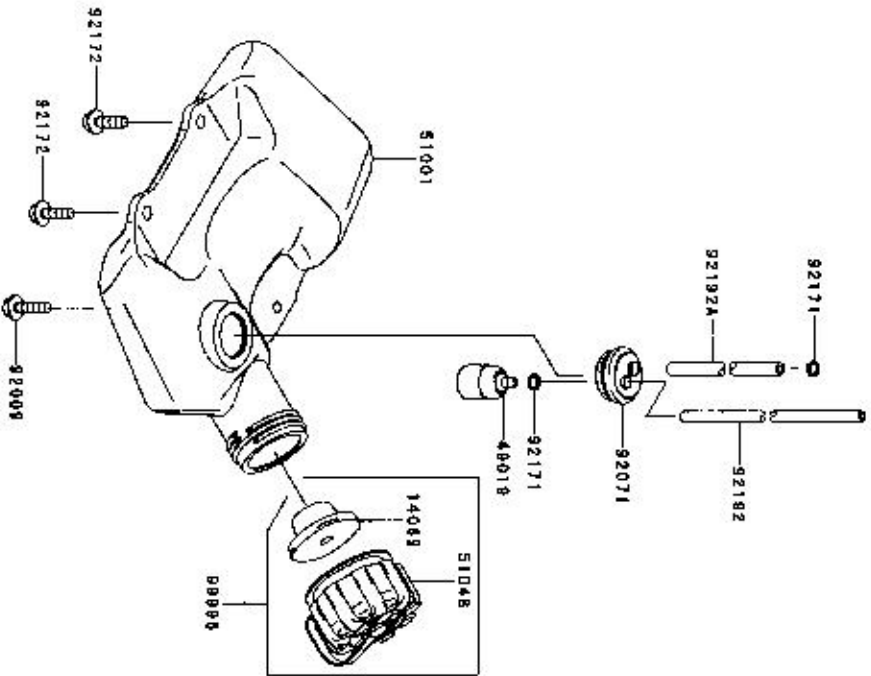

This catalog covers:
TJ027E-□ C56

This fig. covers:
08 FUEL-TANK/FUEL-VALVE

E0200-AB31A

Ref. No.	Part No.	Description	Quantity
14069	14069-2088	BREATHER	1
48019	49019-2114	FILTER-FUEL	1
51001	51001-2325	TANK-COMP-FUEL	1
51048	51048-2083	CAP-ASSY-TANK	1
92009	82009-2383	SCREW-SX20	1
92071	92071-2142	GROMMET-FUEL TANK	1
92171	92171-2073	CLAMP	2
92172	92172-2080	SCREW-SX18	2
92192	92192-2130	TUBE-3X5X174	1
92192A	92192-2152	TUBE-3X8X80	1
98986	98986-8088	CAP-TANK & BREATHER, ASSY	1